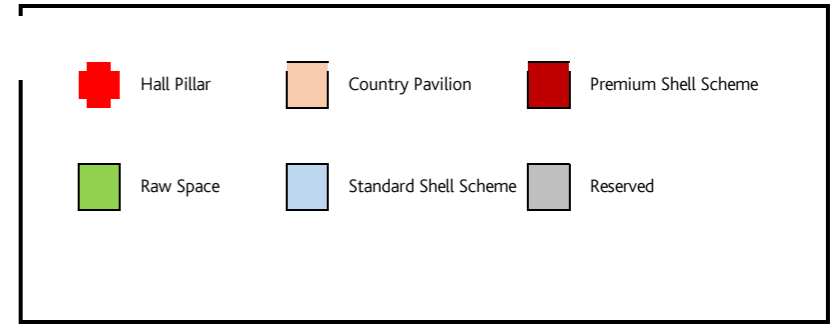

IDEM Singapore
24 to 26 April 2020
Suntec Singapore

Updated as of 20 Dec 2018

LEVEL 4

Note: Must NOT exceed 2.3m

Note: Must NOT exceed 3.0m